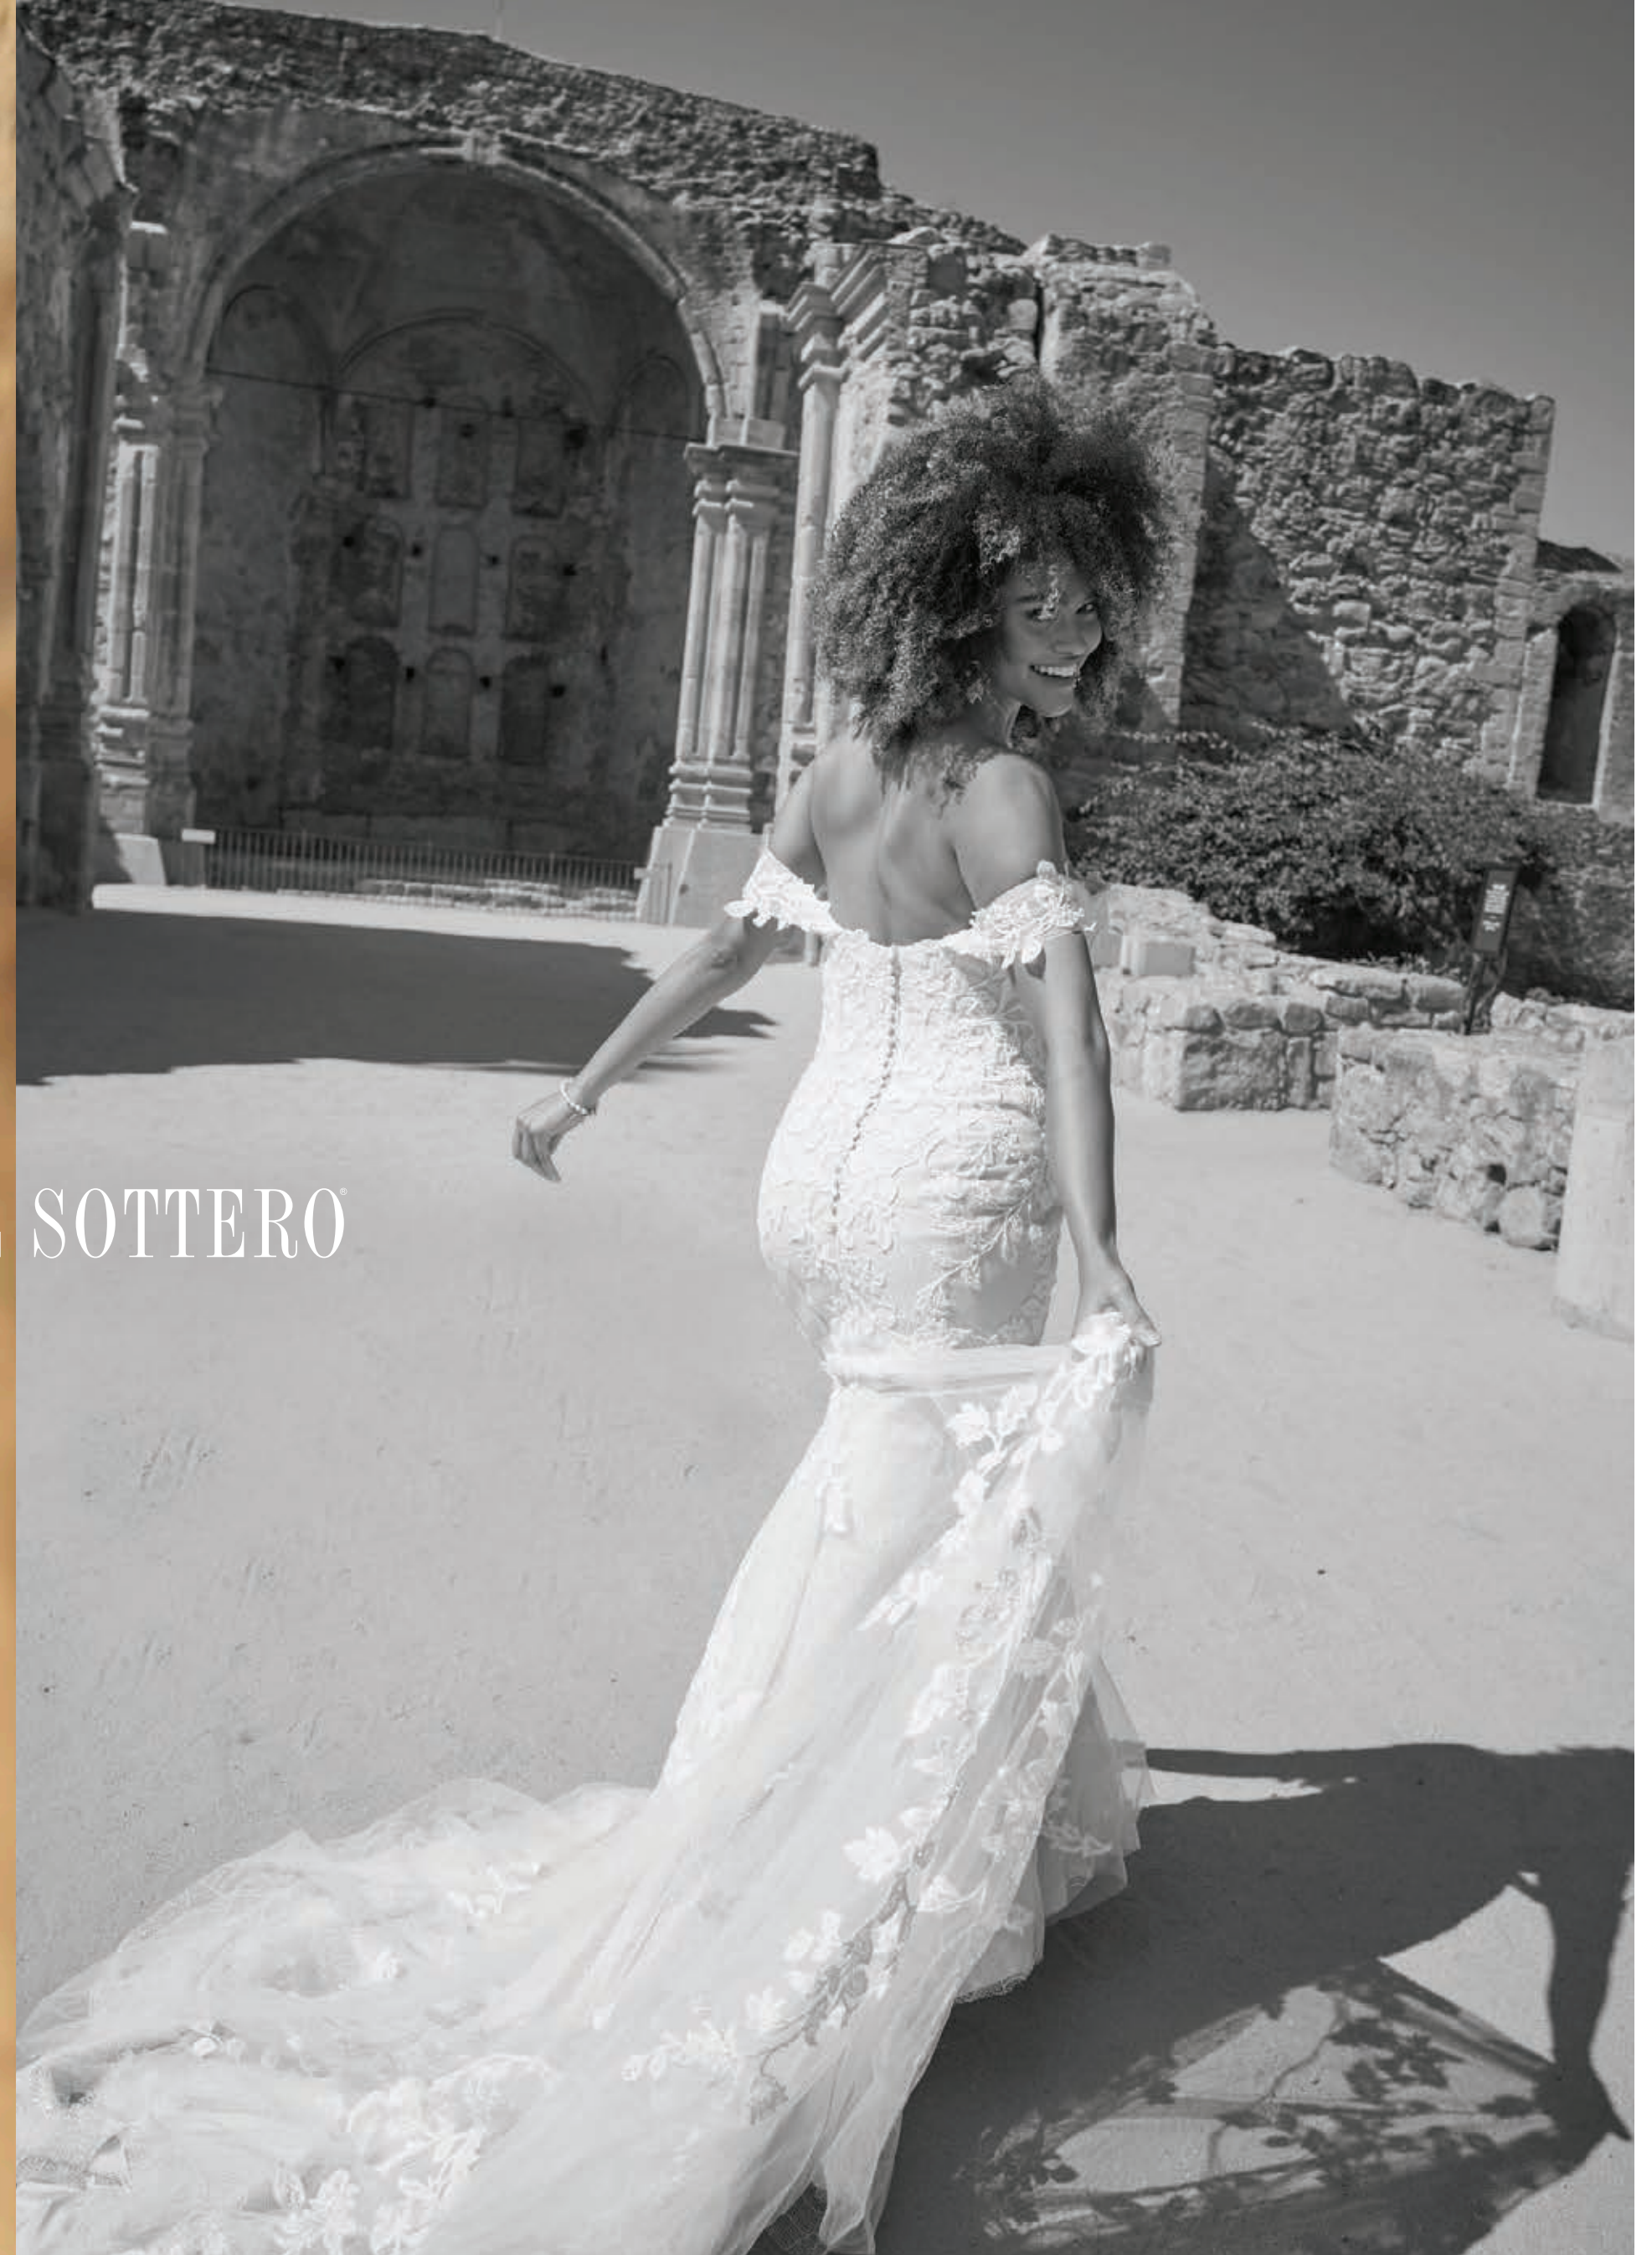

DREAM ON / SPRING 2022

Rebecca Ingram™

Rebecca Ingram™

Rebecca Ingram™

Rebecca Ingram

Rebecca Ingram™

A woman with long blonde hair is shown from the waist up, wearing a strapless, floor-length white wedding dress with intricate floral lace detailing. She is standing on a sandy beach with waves in the background under a soft, golden sunset sky. The dress has a fitted bodice and a full, flowing skirt. The overall mood is romantic and ethereal.

SOTTERO AND MIDGLEY

MAGGIE SOTTERO

ONCE UPON A TIME / SPRING 2022
MAGGIE SOTTERO®

MAGGIE SOTTERO

MAGGIE SOTTERO

MAGGIE SOTTERO

MAGGIE SOTTERO

MAGGIE SOTTERO