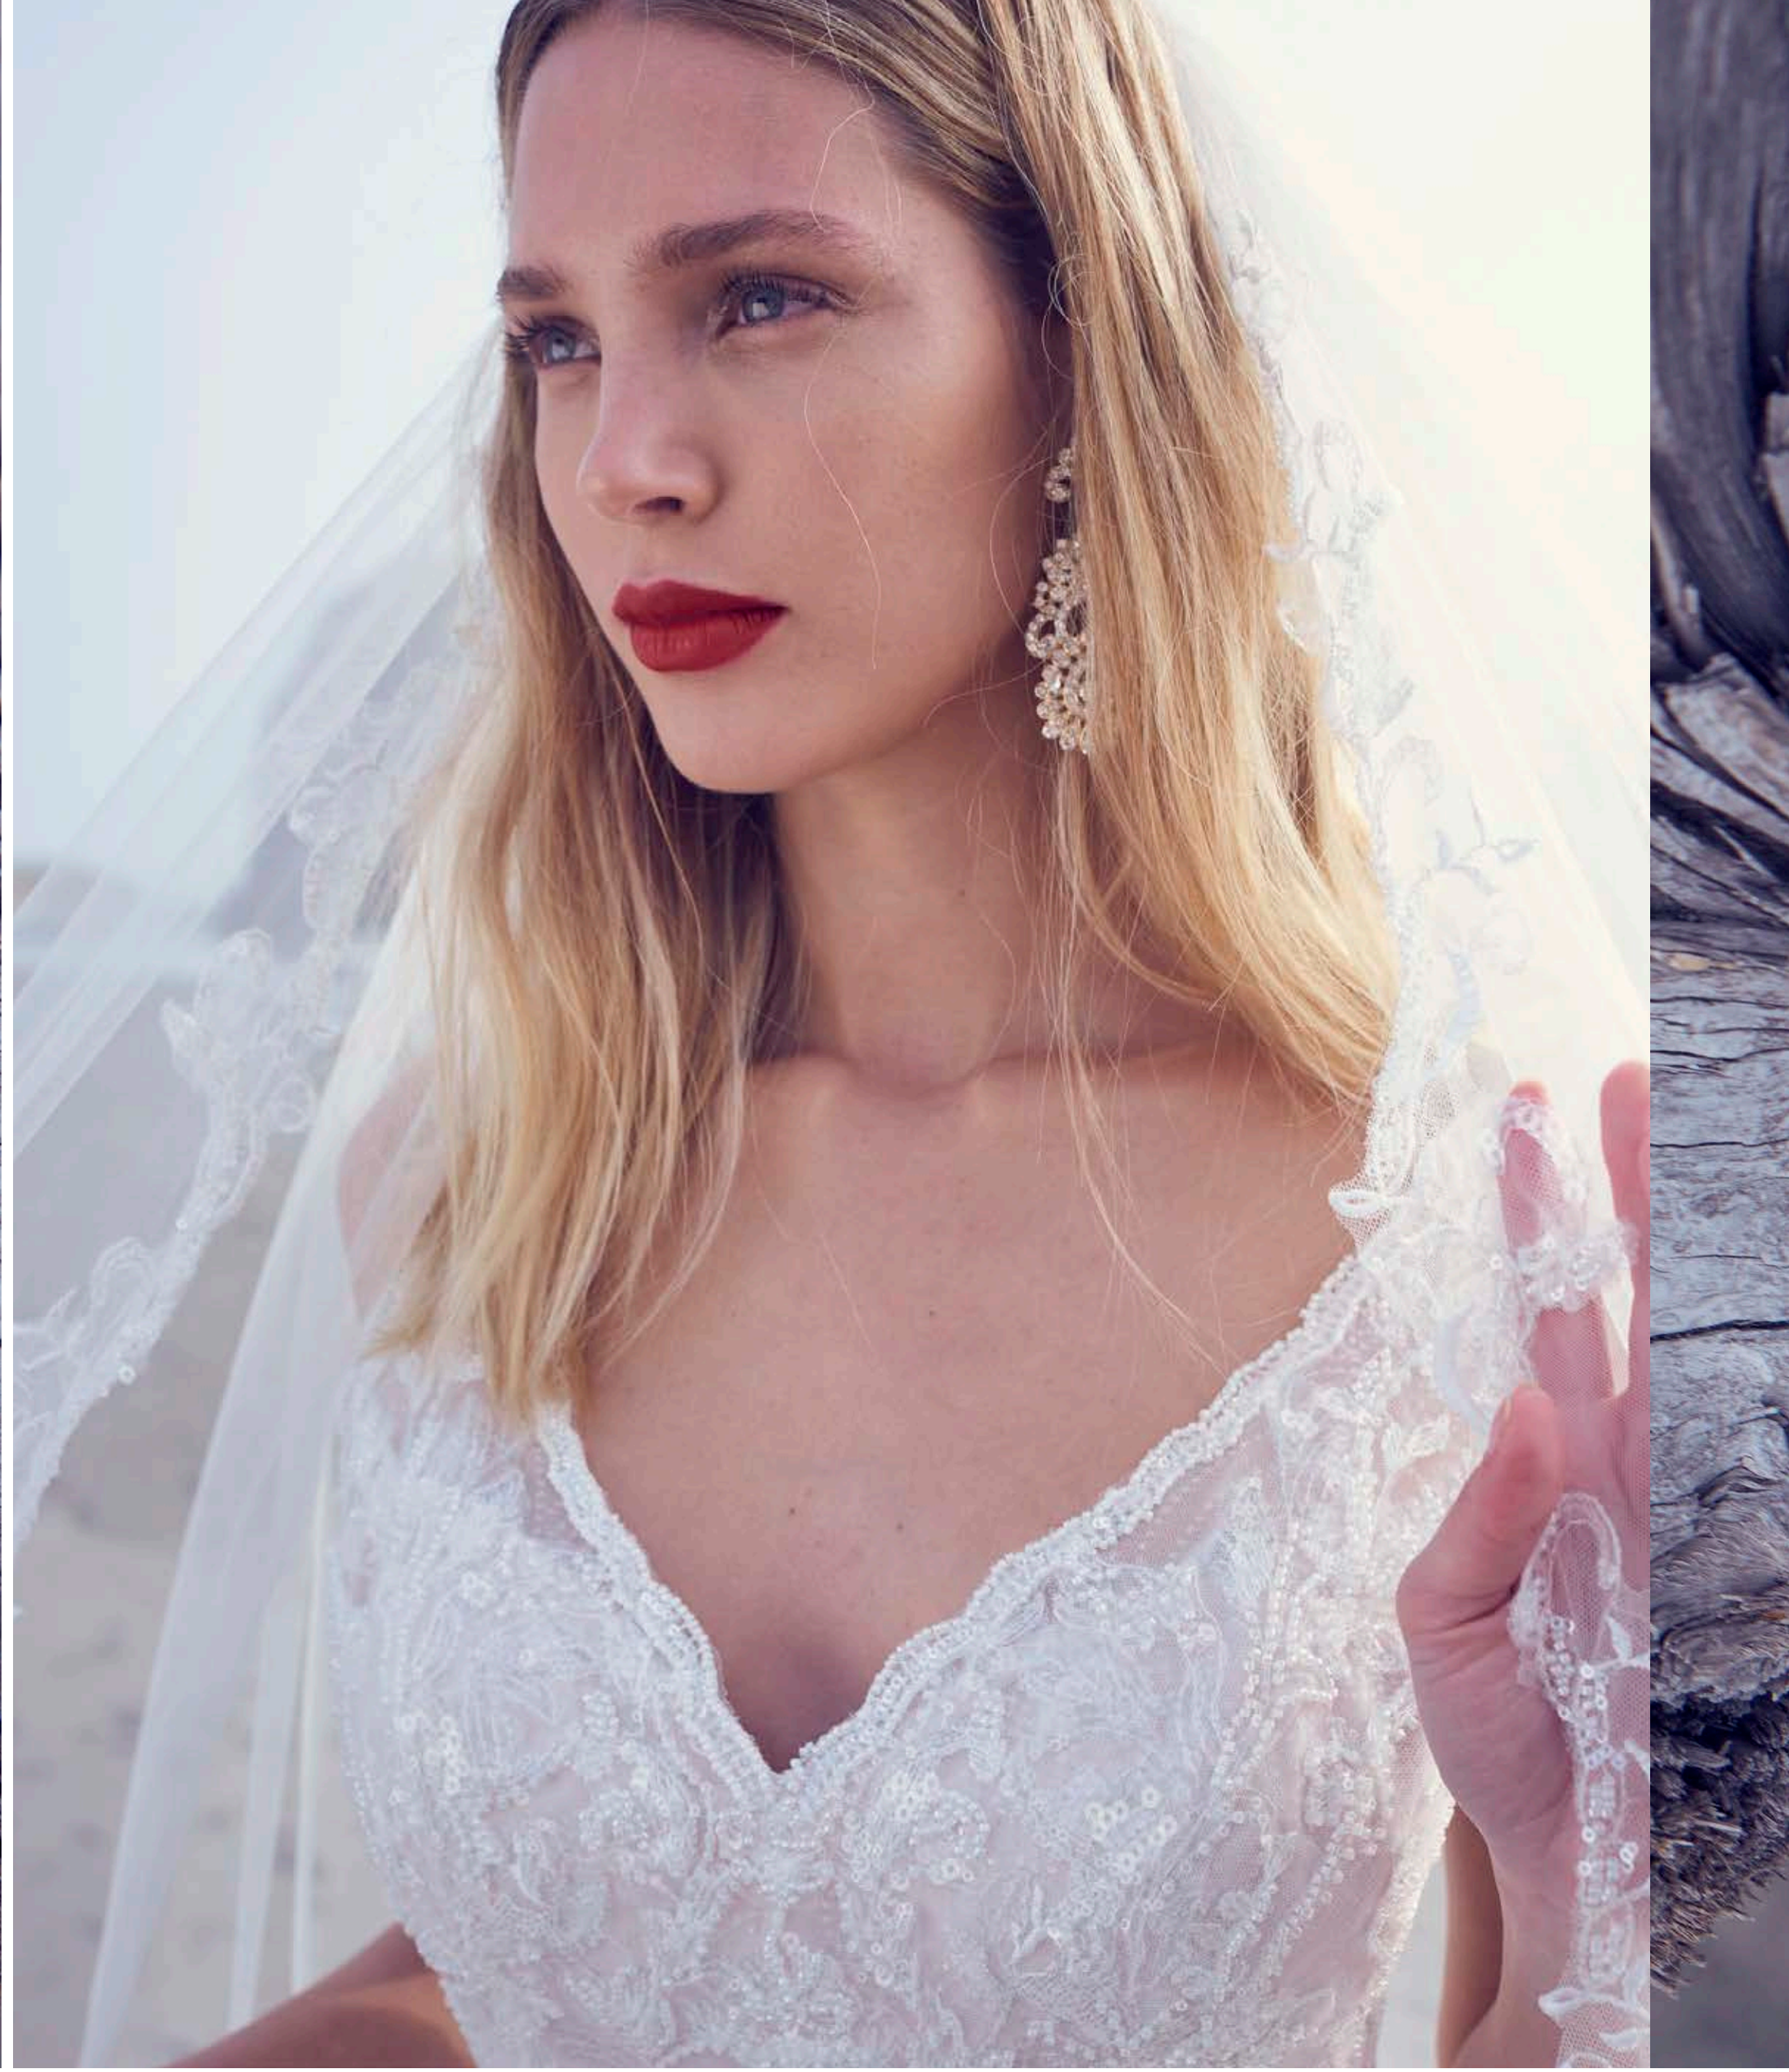

DREAM ON / SPRING 2022

Rebecca Ingram™

Rebecca Ingram™

Rebecca Ingram™

Rebecca Ingram

Rebecca Ingram™

A woman with long blonde hair is shown from the waist up, wearing a strapless, floor-length white wedding dress with intricate floral lace detailing. She is standing on a sandy beach with waves in the background under a soft, golden sunset sky. The dress has a fitted bodice and a full, flowing skirt. The overall mood is romantic and ethereal.

Rebecca Ingram™

MAGGIE SOTTERO

Rebecca Ingram™

SOTTERO AND MIDGLEY®

BELLE EPIC / SPRING 2022

SOTTERO AND MIDGLEY

MAGGIE SOTTERO

SOTTERO AND MIDGLEY

SOTTERO AND MIDGLEY

MAGGIE SOTTERO

SOTTERO AND MIDGLEY

A woman with her hair in a bun, wearing a white lace dress, stands on a beach looking out at the ocean. The background features large rock formations and a misty sky.